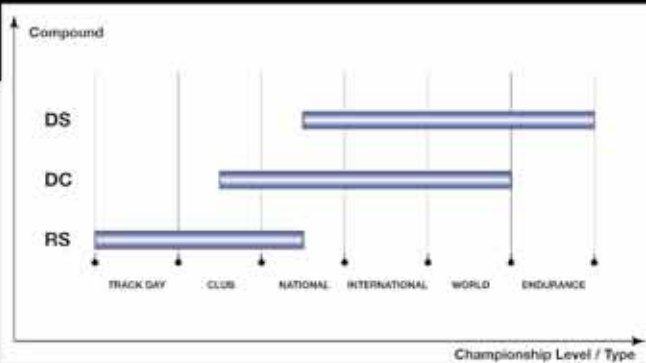

SBS ROAD RACING / CHOICE OF COMPOUND